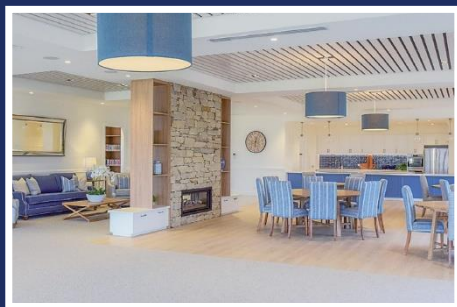

THE RANGE
RETIREMENT VILLAGE

The Range Retirement Village is a retirement living community in Moe, boasting high-quality residential villas set inside a gated community.

The Range offers elegant new and refurbished two and three-bedroom independent living villas, set in attractive and well-manicured surrounds. Embrace life in retirement at The Range.

Two and three-bedroom villas

Available at The Range are elegant, superbly crafted new and refurbished two and three-bedroom luxury independent living villas. Each villa features an open-plan living area, well-appointed kitchen, private courtyard garden and single or double garage.

RECENTLY COMPLETED Resort-Style Clubhouse

Features available for our residents to share at The Range Retirement Village include indoor pool, billiard room, cinema, dining area, craft room, library with internet access, outdoor barbeque and entertaining area.